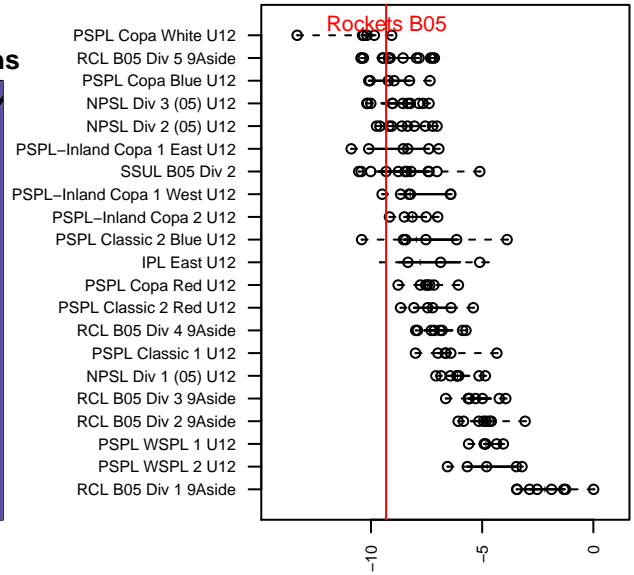

# Rockets B05

, WA  
B05 total strength=359  
attack=0.23 defense=0.21  
fall league = SSUL B05 Div 2

alt names used:  
BU12 (2005) Rockets

Venues played:  
2016 SSUL B05 Division 2

**attack and defense variance (black dot)  
relative to other teams  
and top 10 in region**

**attack and defense rating  
relative to others at age  
and all opponents in last 13 months**

**Performance relative to 13 month average**

**Performance relative to 13 month average**

<b>date</b>	<b>home</b>		<b>away</b>		<b>venue</b>	<b>pred.home</b>	<b>pred.away</b>
2016-11-12	Rockets B05	1	Southlake Select Red B05	1	2016 SSUL B05 Division 2	1.09	1.37
2016-11-06	UPSC Crusaders B05	8	Rockets B05	2	2016 SSUL B05 Division 2	3.89	1.00
2016-11-05	Rockets B05	0	Norpoint Renegades B05	2	2016 SSUL B05 Division 2	0.81	3.46
2016-10-29	Rockets B05	1	FWFC Select B05	1	2016 SSUL B05 Division 2	1.79	0.67
2016-10-22	Harbor Shock B05	0	Rockets B05	3	2016 SSUL B05 Division 2	0.97	2.12
2016-10-08	STU Evolution Black B05	5	Rockets B05	0	2016 SSUL B05 Division 2	6.75	0.42
2016-10-01	Rockets B05	1	Nortac Hounds B05	2	2016 SSUL B05 Division 2	1.44	2.97
2016-09-24	Kent United Green B05	5	Rockets B05	1	2016 SSUL B05 Division 2	2.65	1.24
2016-09-17	Blackhills FC White B05	0	Rockets B05	3	2016 SSUL B05 Division 2	1.27	2.09